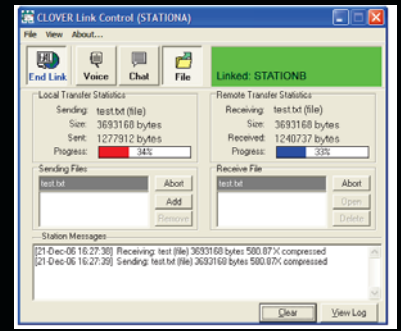

CLOVERMAIL

Radio Messaging Software

- Wireless Email, Data, and FAX
- Use email client software
- HF, VHF, UHF

FEATURES

COMMUNICATION OVER ANY DISTANCE

The CLOVER Mail system works with standard inexpensive HF, VHF, and UHF transceivers. These radio frequencies cover all distances and terrains without telephone or IT infrastructures.

NETWORK MANAGEMENT

Radio network management is made easy through password protected configuration screens. CLOVER Mail runs unattended and hidden transferring mail wirelessly without user intervention.